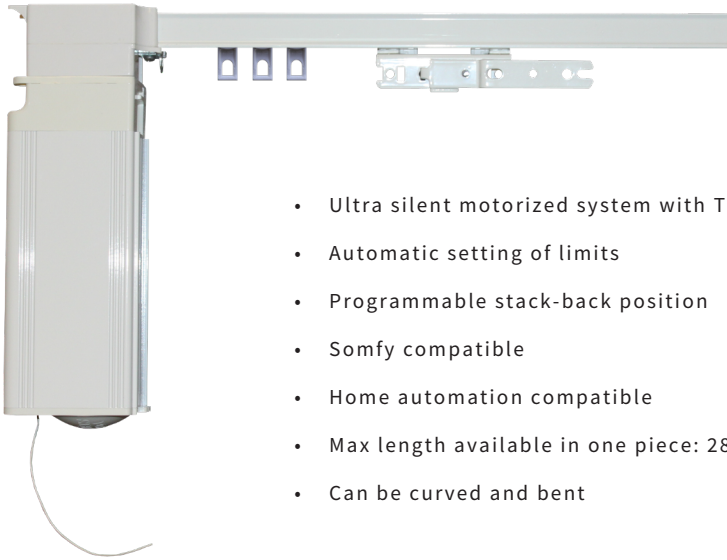

Motorized Track

M6 SERIES