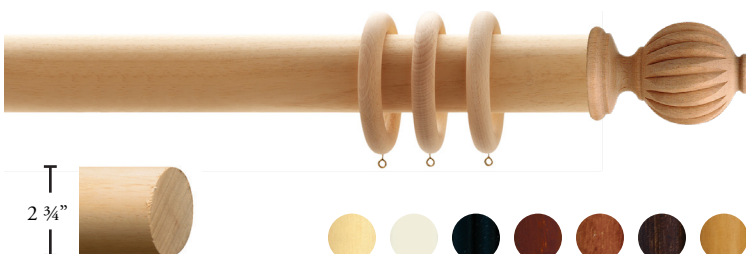

VALENCIA COLLECTION

- Material: Wood
- Components materials: Wood
- Max length available in one piece: 156"
- Cannot be curved nor bent
- Can be spliced with bracket