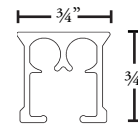

Corded Track

C6 SERIES

- Max length available in one piece: 242" (white)
- Can be curved and bent