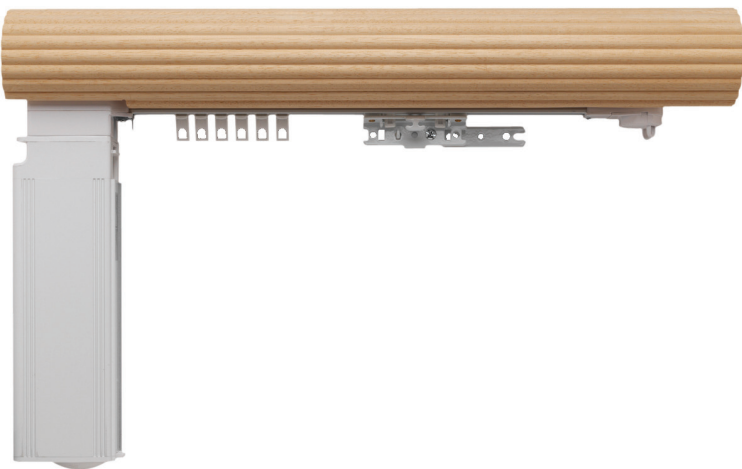

Decorative Wood Motorized

VENECIA COLLECTION

- Material: Aluminum/Wood
- Ultra silent motorized system with Touch Impulse technology
- Automatic setting of limits
- Programmable stack-back position
- Somfy compatible
- Home automation compatible
- Max length available in one piece: 168"
- Available in 2" and 2 3/4"
- Cannot be curved nor bent
- Splice not recommended