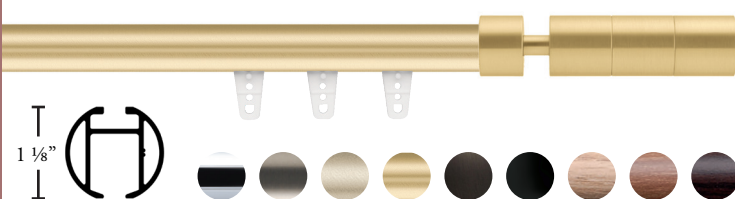

## URBAN COLLECTION

- Material: Aluminum
- Components materials: Aluminum/Steel
- Max length available in one piece: 244"
- Can be curved and bent
- Splice not recommended for one-way draw

## AMSTERDAM COLLECTION

- Material: Aluminum
- Components materials: Aluminum/Steel
- Max length available in one piece: 228"
- Can be curved and bent
- Splice not recommended for one-way draw

## BARCELONA COLLECTION

- Material: Aluminum
- Components materials: Aluminum/Steel
- Max length available in one piece: 240"
- Can be curved and bent
- Splice not recommended for one-way draw

## MUNICH COLLECTION

- Material: Aluminum
- Components materials: Brass/Steel
- Max length available in one piece: 228"
- Can be curved and bent (PC, BE, OA, and WL finishes excluded)
- Splice not recommended for one-way draw