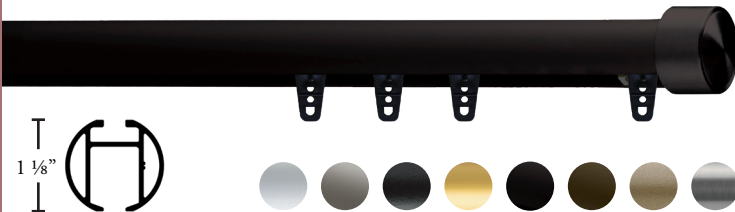

AMSTERDAM COLLECTION

- Material: Aluminum
- Components materials: Aluminum/Steel
- Max length available in one piece: 228"
- Can be curved and bent
- Splice not recommended for one-way draw