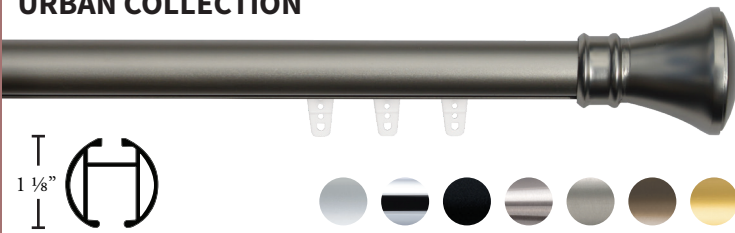

Decorative Rail

URBAN COLLECTION

- Material: Aluminum
- Components materials: Aluminum/Steel
- Max length available in one piece: 244"
- Can be curved and bent
- Splice not recommended for one-way draw