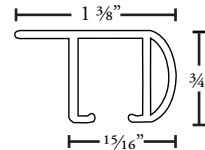

DL9 SERIES

- Baton draw system with curved design fascia for ceiling installation
- Max length available in one piece: 192"
- Cannot be curved nor bent