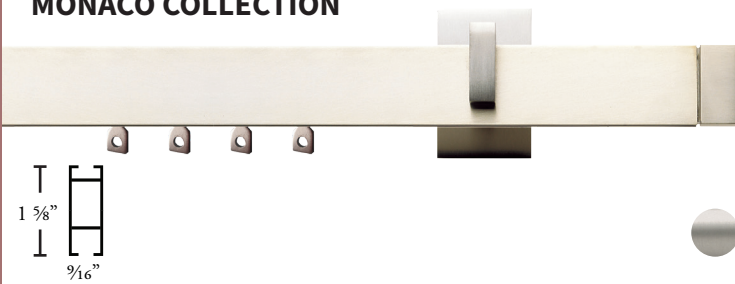

Decorative Flat Rail

MONACO COLLECTION

- Material: Aluminum
- Components materials: Steel
- Max length available in one piece: 228"
- Cannot be curved nor bent
- Splice not recommended for one-way draw