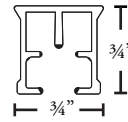

PROFILES

- Ultra silent motorized system with Touch Impulse technology
- Automatic setting of limits
- Programmable stack-back position
- Somfy compatible
- Home automation compatible
- Max length available in one piece: 280"
- Can be curved and bent