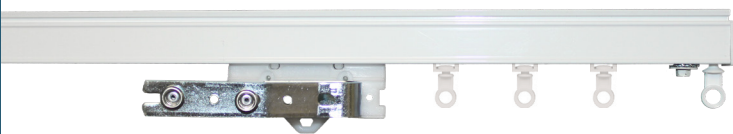

E9 SERIES

- Max length available in one piece: 216"
- Cannot be curved nor bent