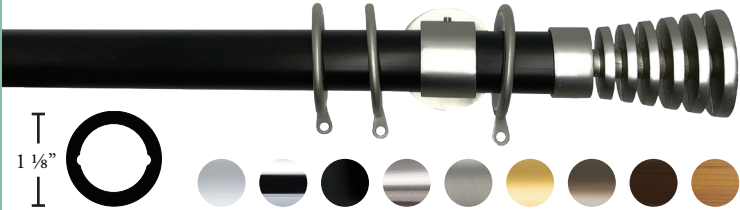

WESTPORT COLLECTION

- Material: Aluminum/Steel
- Components materials: Aluminum/Steel
- Max length available in one piece: 240"
- Cannot be curved nor bent
- Can be spliced with bracket