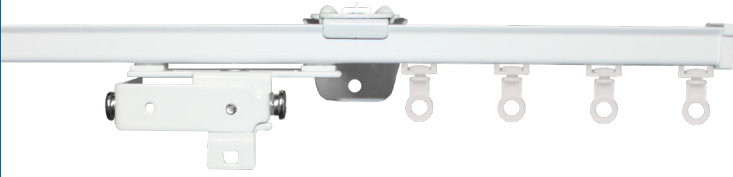

## B3 SERIES

- Max length available in one piece: 236"
- Can be curved and bent

## D3 SERIES

- Elegant baton draw system with curved design fascia
- Max length available in one piece: 196"
- Can be curved and bent

## LIVERPOOL COLLECTION

- Material: Aluminum
- Components materials: Brass/Aluminum
- Max length available in one piece: 228"
- Cannot be curved nor bent
- Splice not recommended for one-way draw