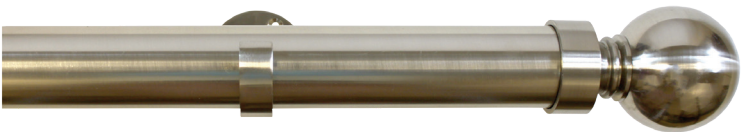

FRANKFURT COLLECTION

- Material: Steel
- Components materials: Steel
- Max length available in one piece: 137"
- Cannot be curved nor bent
- Can be spliced with bracket