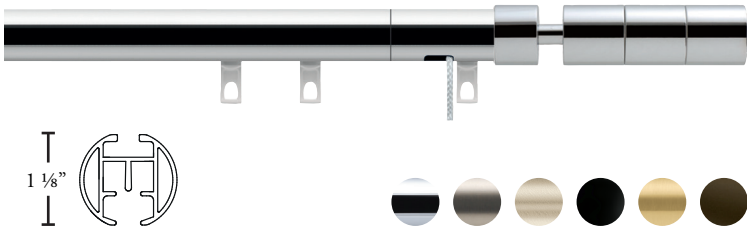

Decorative Corded Rail

LYON COLLECTION

- Material: Aluminum
- Components materials: Brass
- Max length available in one piece: 233"
- Can be curved and bent (PC finish excluded)
- Splice not recommended for one-way draw