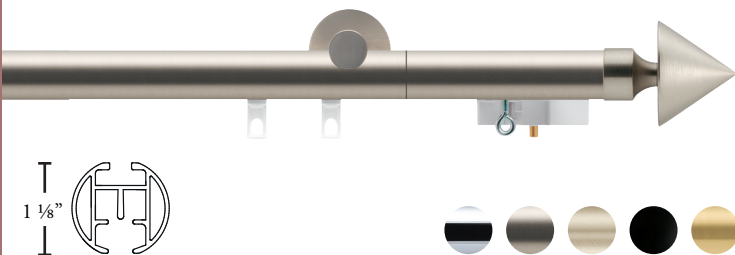

Decorative Motorized Rail

BERLIN COLLECTION

- Material: Aluminum
- Components materials: Aluminum/Brass
- Max length available in one piece: 240"
- Several motor options available
- Can be curved and bent (PC finish excluded)
- Splice not recommended for one-way draw