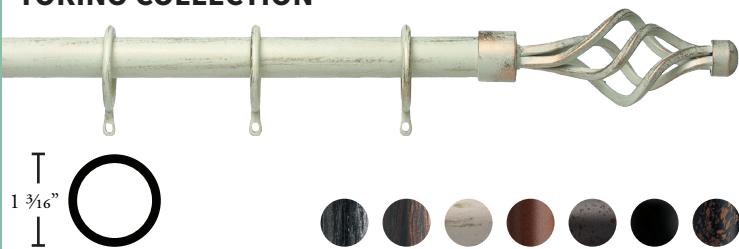

TORINO COLLECTION