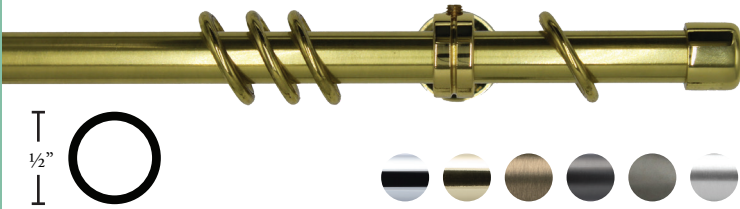

Decorative Metal

MARSEILLE COLLECTION

- Material: Brass
- Components materials: Brass
- Max length available in one piece: 196"
- Cannot be curved nor bent
- Can be spliced with bracket