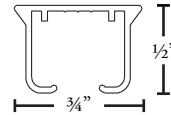

Baton Track

B3 SERIES

- Max length available in one piece: 236"
- Can be curved and bent

PROFILES

D3 SERIES

- Elegant baton draw system with curved design fascia
- Max length available in one piece: 196"
- Can be curved and bent

B9 SERIES

- Max length available in one piece: 240"
- Can be curved and bent

E9 SERIES

- Max length available in one piece: 216"
- Cannot be curved nor bent

DE9 SERIES

- Elegant baton draw system with curved design fascia
- Max length available in one piece: 192"
- Cannot be curved nor bent