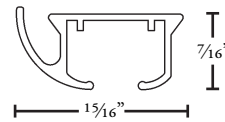

Baton Track

B3 SERIES

- Max length available in one piece: 236"
- Can be curved and bent

PROFILES

D3 SERIES

- Elegant baton draw system with curved design fascia
- Max length available in one piece: 196"
- Can be curved and bent

B9 SERIES

- Max length available in one piece: 240"
- Can be curved and bent

E9 SERIES

- Max length available in one piece: 216"
- Cannot be curved nor bent

DE9 SERIES

- Elegant baton draw system with curved design fascia
- Max length available in one piece: 192"
- Cannot be curved nor bent