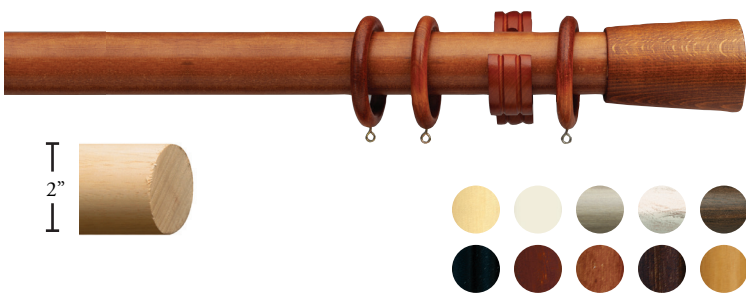

MADRID COLLECTION

- Material: Wood
- Components materials: Wood
- Max length available in one piece: 168"
- Cannot be curved nor bent
- Can be spliced with bracket