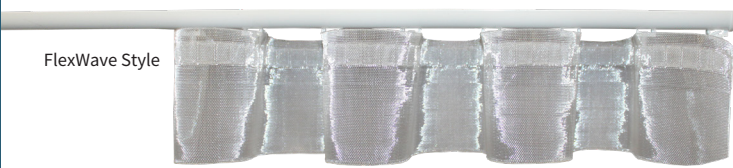

- Elegant baton draw system with curved design fascia
- Max length available in one piece: 196"
- Can be curved and bent