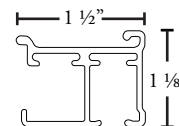

C7 SERIES

- Max length available in one piece: 192"
- Cannot be curved nor bent