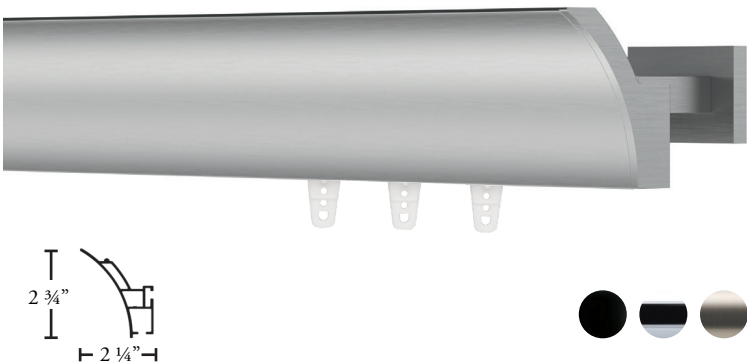

DUBLIN COLLECTION