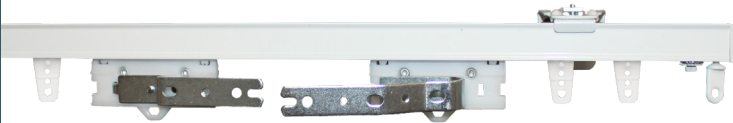

B9 SERIES

- Max length available in one piece: 240"
- Can be curved and bent