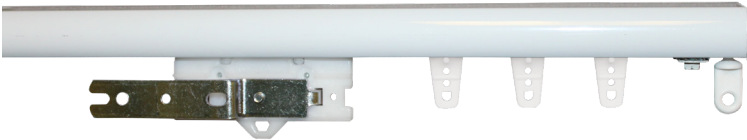

DL9 SERIES

- Baton draw system with curved design fascia for ceiling installation
- Max length available in one piece: 192"
- Cannot be curved nor bent