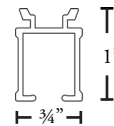

## B9 SERIES

- Max length available in one piece: 240"
- Can be curved and bent

## E9 SERIES

- Max length available in one piece: 216"
- Cannot be curved nor bent