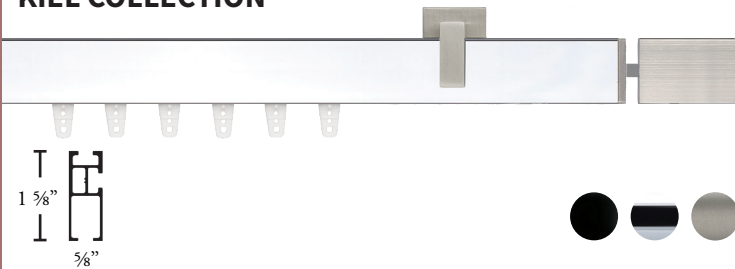

KIEL COLLECTION

- Material: Aluminum
- Components materials: Brass
- Max length available in one piece: 228"
- Cannot be curved nor bent
- Splice not recommended for one-way draw