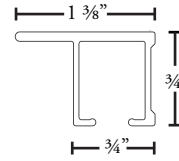

L9 SERIES

- Baton draw system for ceiling installation
- No brackets needed
- Max length available in one piece: 216"
- Cannot be curved nor bent