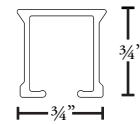

Baton Track

B3 SERIES

- Max length available in one piece: 236"
- Can be curved and bent

PROFILES

D3 SERIES

- Elegant baton draw system with curved design fascia
- Max length available in one piece: 196"
- Can be curved and bent

B9 SERIES

- Max length available in one piece: 240"
- Can be curved and bent

E9 SERIES

- Max length available in one piece: 216"
- Cannot be curved nor bent

DE9 SERIES

- Elegant baton draw system with curved design fascia
- Max length available in one piece: 192"
- Cannot be curved nor bent